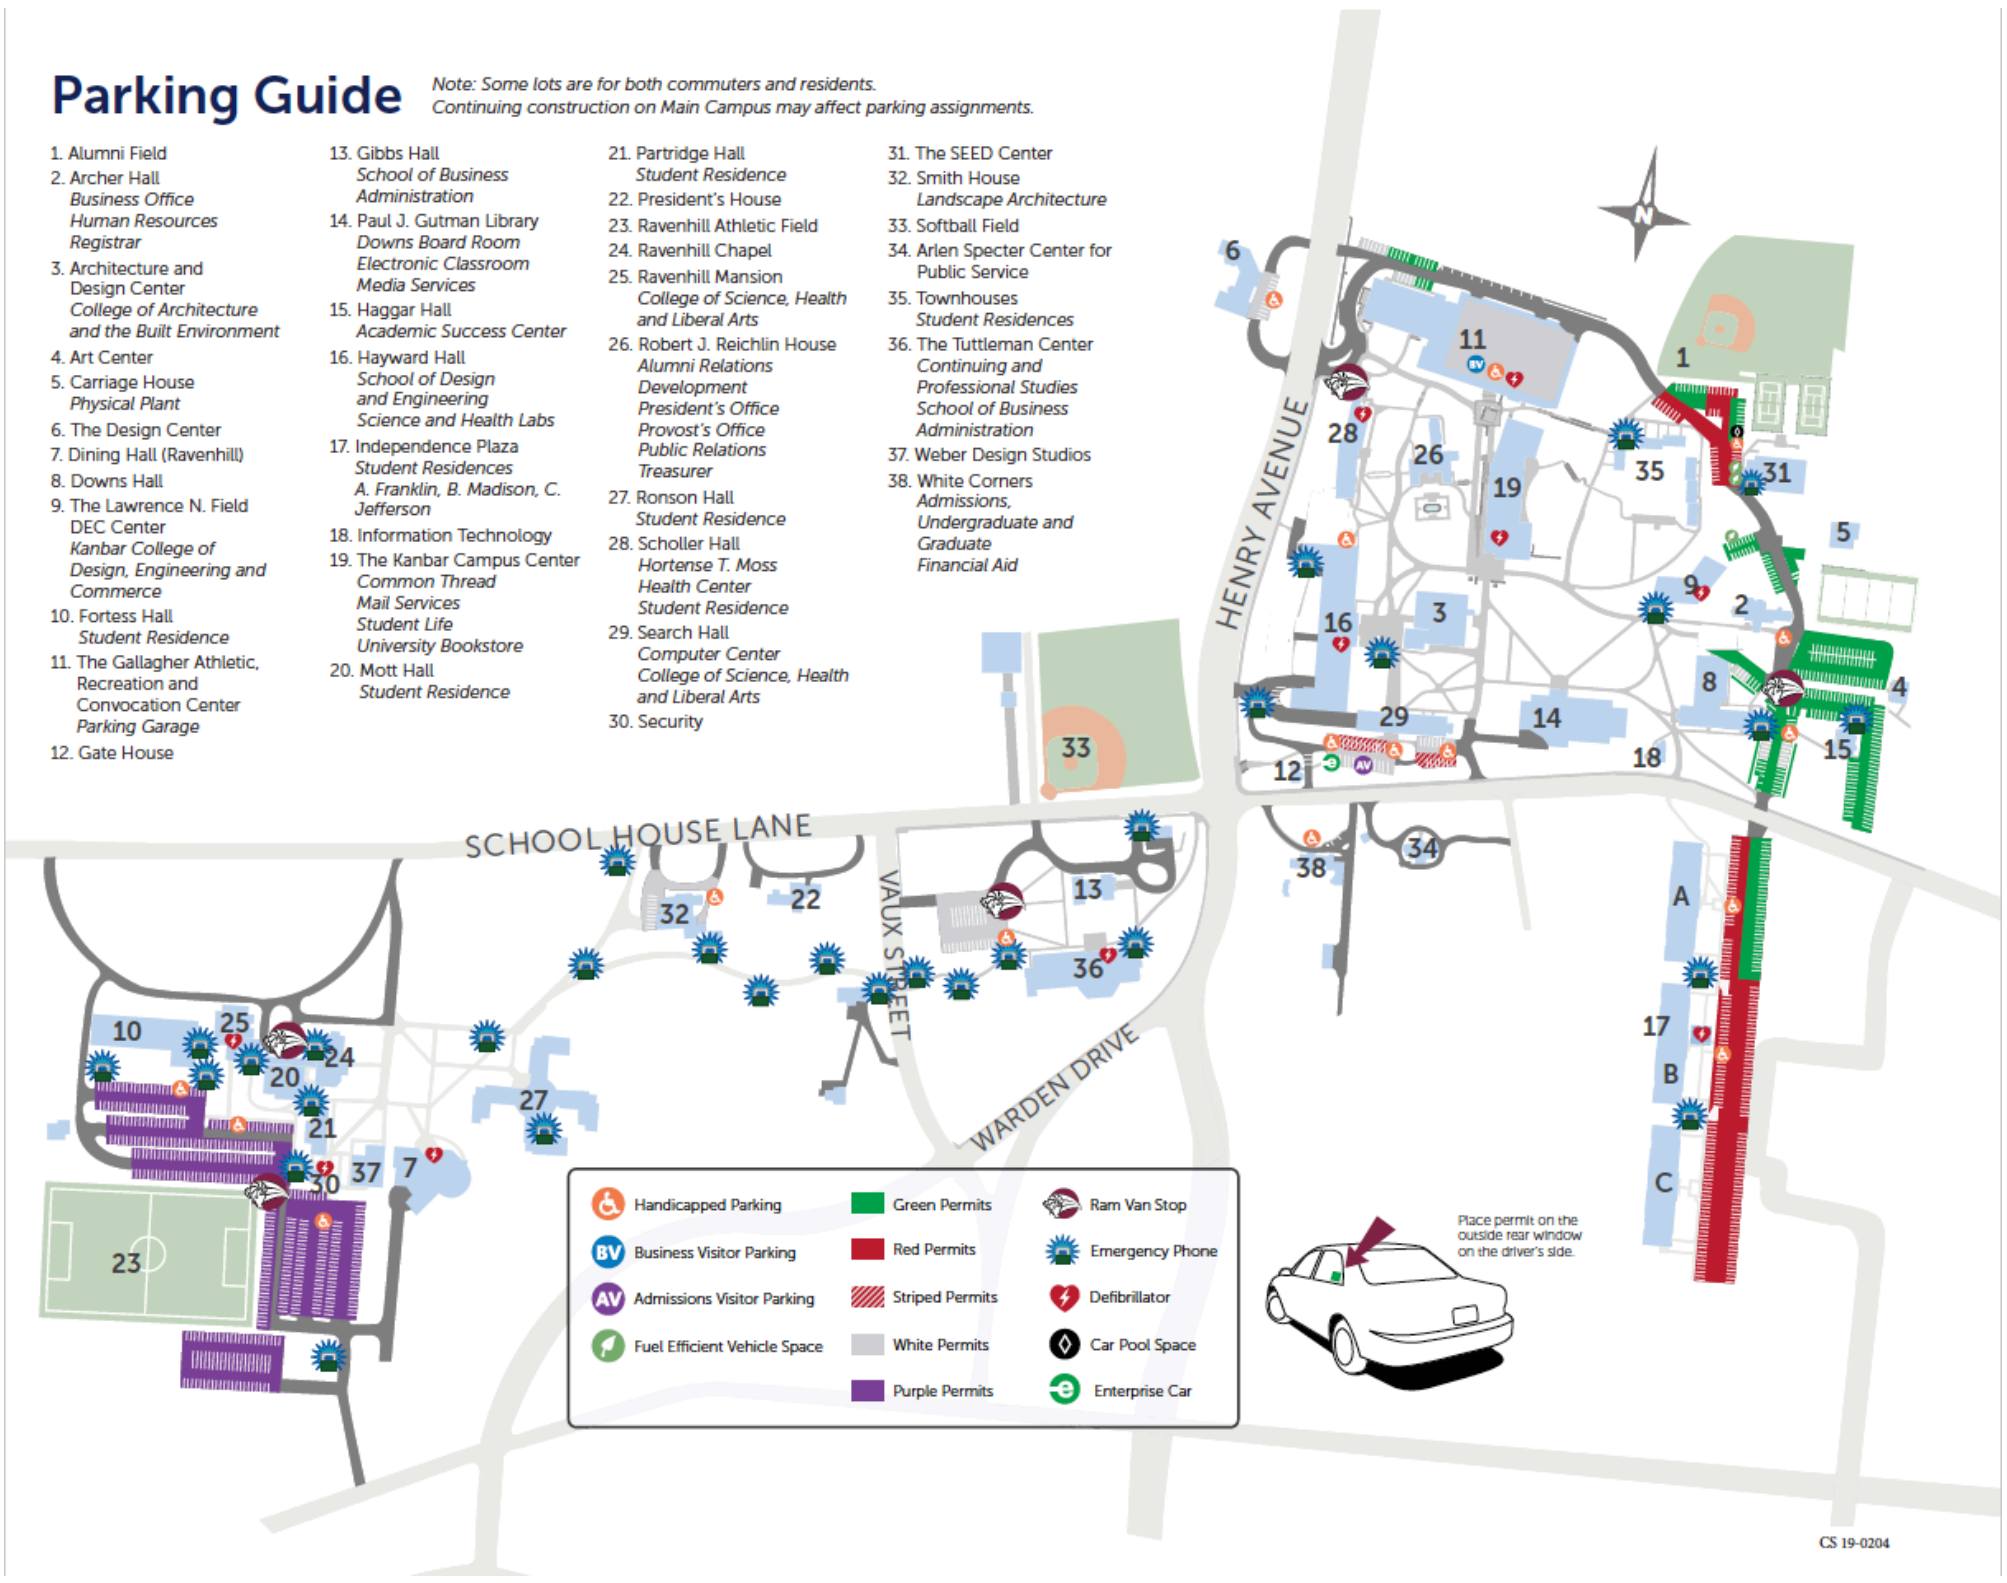

1. Alumni Field	13. Gibbs Hall School of Business Administration	21. Partridge Hall Student Residence	31. The SEED Center
2. Archer Hall Business Office Human Resources Registrar	14. Paul J. Gutman Library Downs Board Room Electronic Classroom Media Services	22. President's House	32. Smith House Landscape Architecture
3. Architecture and Design Center College of Architecture and the Built Environment	15. Haggard Hall Academic Success Center	23. Ravenhill Athletic Field	33. Softball Field
4. Art Center	16. Hayward Hall School of Design and Engineering Science and Health Labs	24. Ravenhill Chapel	34. Arlen Specter Center for Public Service
5. Carriage House Physical Plant	17. Independence Plaza Student Residences A. Franklin, B. Madison, C. Jefferson	25. Ravenhill Mansion College of Science, Health and Liberal Arts	35. Townhouses Student Residences
6. The Design Center	18. Information Technology	26. Robert J. Reichlin House Alumni Relations Development President's Office Provost's Office Public Relations Treasurer	36. The Tuttleman Center Continuing and Professional Studies School of Business Administration
7. Dining Hall (Ravenhill)	19. The Kanbar Campus Center Common Thread Mail Services Student Life University Bookstore	27. Ronson Hall Student Residence	37. Weber Design Studios
8. Downs Hall	20. Mott Hall Student Residence	28. Scholler Hall Hortense T. Moss Health Center Student Residence	38. White Corners Admissions, Undergraduate and Graduate Financial Aid
9. The Lawrence N. Field DEC Center Kanbar College of Design, Engineering and Commerce		29. Search Hall Computer Center College of Science, Health and Liberal Arts	
10. Fortress Hall Student Residence		30. Security	
11. The Gallagher Athletic, Recreation and Convocation Center Parking Garage			
12. Gate House			

Handicapped Parking	Green Permits	Ram Van Stop
Business Visitor Parking	Red Permits	Emergency Phone
Admissions Visitor Parking	Striped Permits	Defibrillator
Fuel Efficient Vehicle Space	White Permits	Car Pool Space
	Purple Permits	Enterprise Car